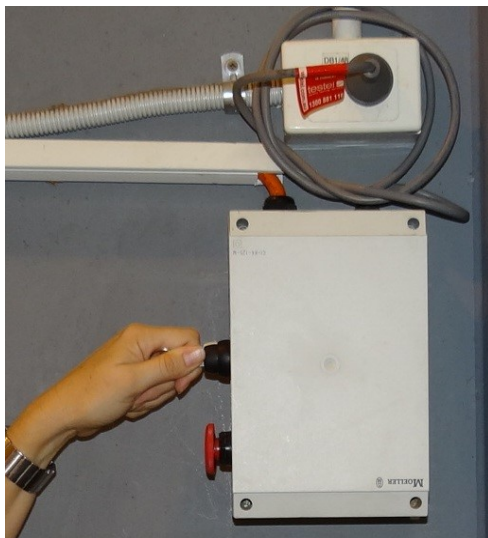

Electric Winch

Product Code: AVS-WIN

Designed specifically for use with Basketball and curtain systems, this electric winch uses time-tested materials and technology to provide a state-of-the-art winch for a lifetime of faithful, uninterrupted service.

At the core of the winch are high-strength metal gears. Metal gears consistently outperform other materials under strenuous conditions.

Basic cable care ensures a long, safe life, and this unit has precise machined grooves in the drum.

The limit switch make setting the limits a breeze for installers. Once set properly, the limit switch will not lose its critical settings due to vibration or environmental conditions.

The winch is also supplied with all required switching gear. The key can be removed from control box when not in use. Winch comes in a optional solid cover box and only requires a 240vx10 amp power outlet for operation. Options for keypad or hand held remote controls are available.