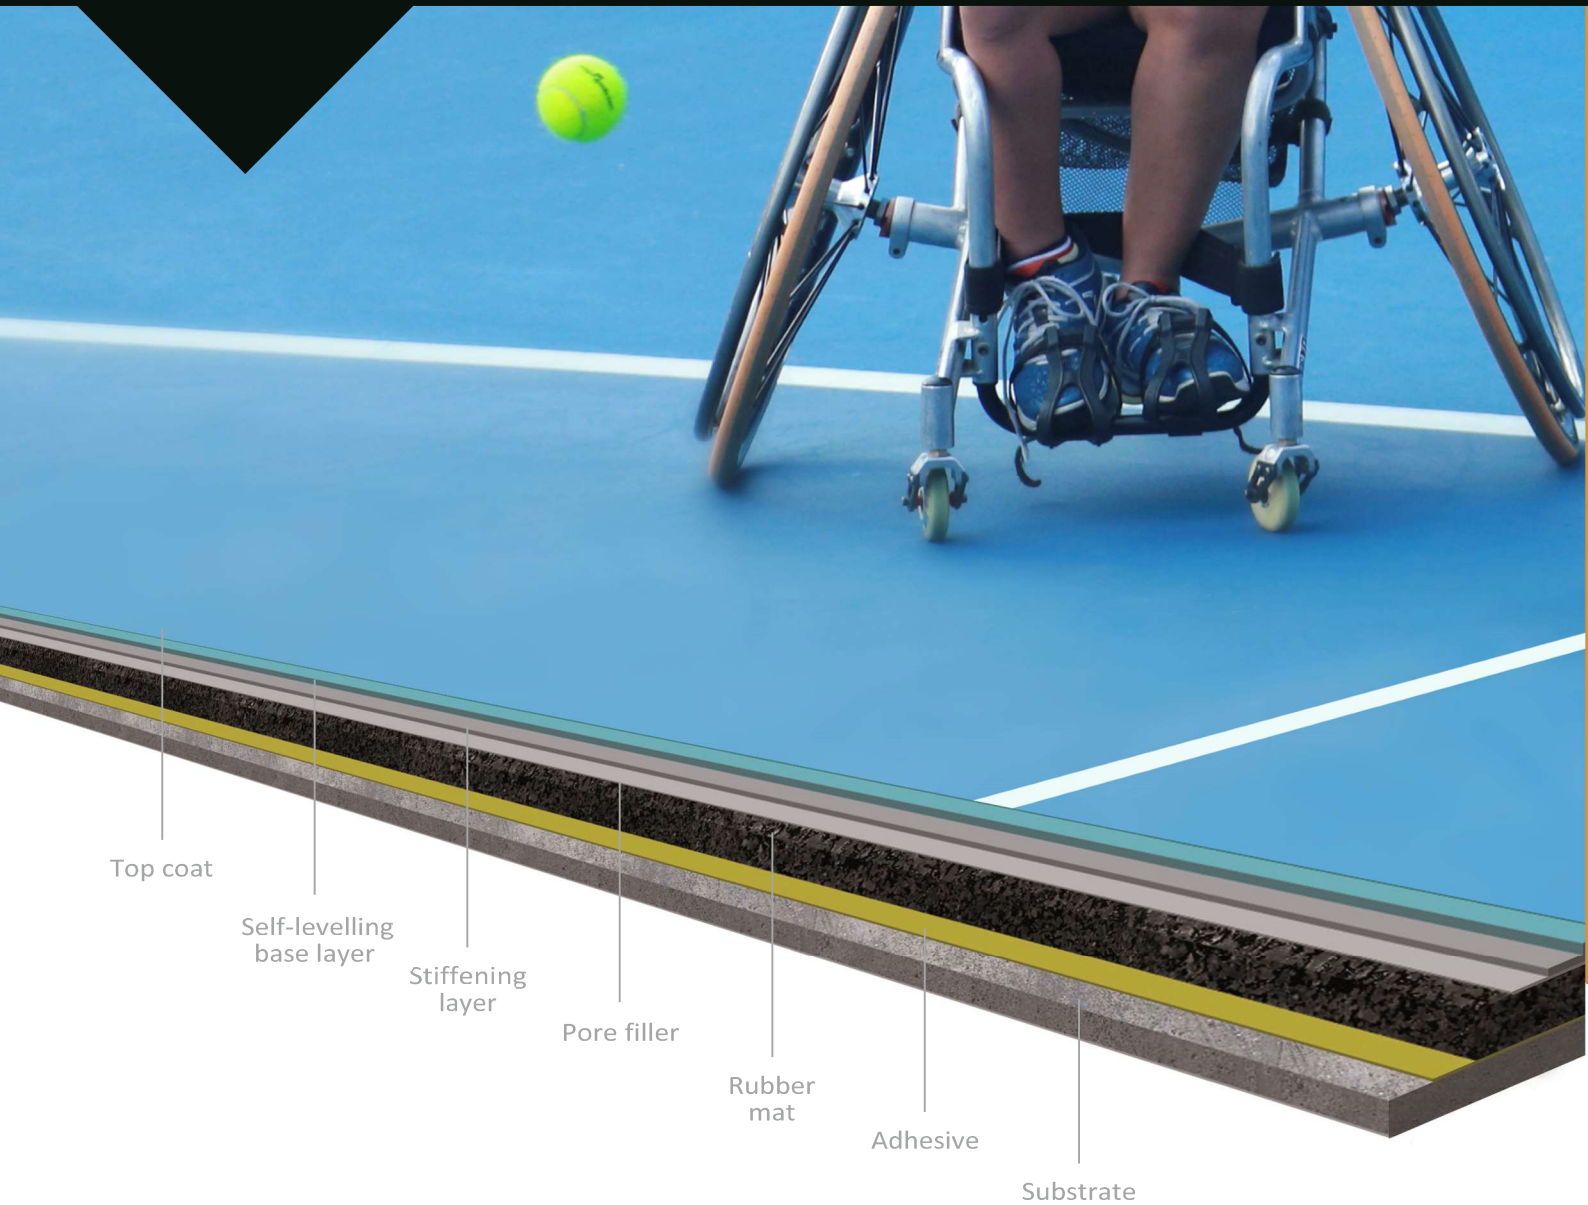

INDOOR SPORTS FLOORS ON TOP OF PRODUCT TECHNOLOGY HERCULAN MF RH

**CERTIFIED
PROVEN
RELIABILITY**

- Highest attainable fire class for sports floors: Bfl-S1
- Outstanding wear resistance
- Low-maintenance and easy to clean
- Seamless
- Approved and certified by several (inter-)national authorities

2017-01

SPECS

	Thickness	Shock absorption (EN 14808)	European Standard (EN 14904)	NOC*NSF (Norm US1-15)
MF RH 9+3	12 mm	26%	P 1	Class 3

Action Venue Systems Pty Ltd
ABN 18 623 133 057
ACN 106 866 282
QBSA License No. 1047346

49 Emma St
Woolloowin
QLD 4030

P. 07 33571122
M. 0417 001 626

www.actionvenuesystems.com.au