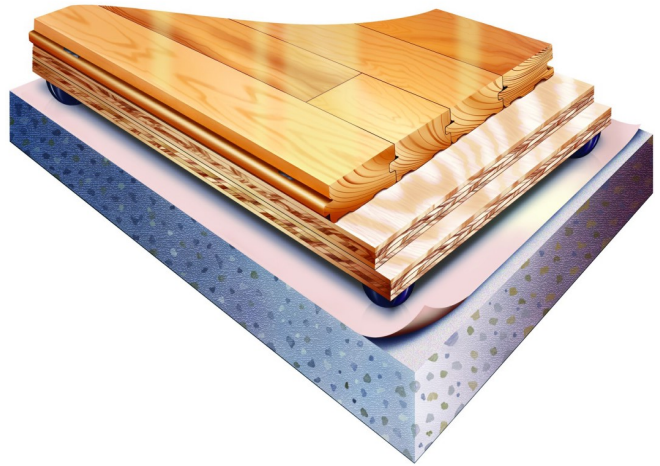

PROACTION THRUST

PROACTION THRUST

Superior ball bounce! ProAction Thrust is an ideal choice for high-performance applications, such as a premium basketball floor. Features dual-durometer ProAction pads.

EN and FIBA CERTIFIED - LEVEL ONE

ProAction Thrust

09/09

This floating resilient system provides uniform performance and great ball response. The ProAction Thrust floor system combines 50 ProAction variable load response natural rubber pads per 2.88m², two layers of plywood and 20mm thick maple flooring. The ProAction Thrust Floor System is an excellent choice for high performance sports halls.