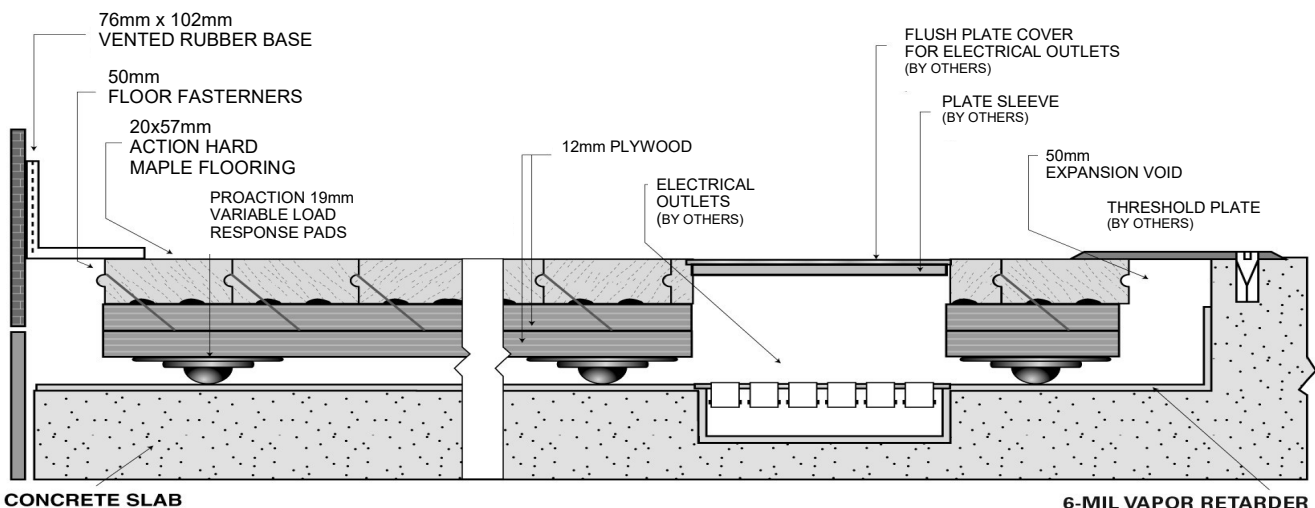

EN and FIBA CERTIFIED - LEVEL ONE

ProAction Thrust

09/09

This floating resilient system provides uniform performance and great ball response. The ProAction Thrust floor system combines 50 ProAction variable load response natural rubber pads per 2.88m², two layers of plywood and 20mm thick maple flooring. The ProAction Thrust Floor System is an excellent choice for high performance sports halls.