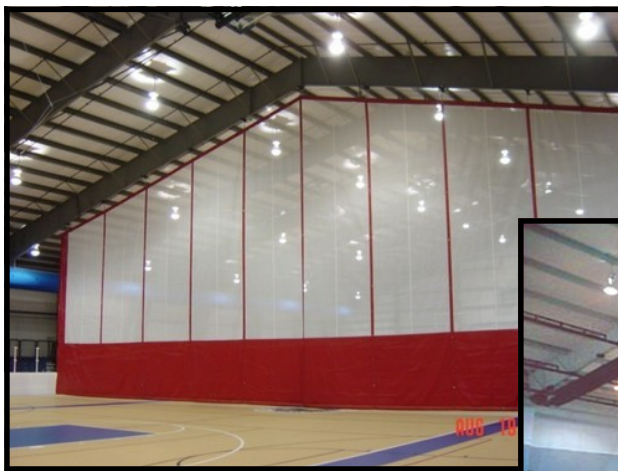

## Peak Fold Dividing Curtains

Peak Fold dividing curtains are an innovative solution for facilities with low roof heights, and an apexed ceiling.

The curtain is an Essentials style fold up design, and "breaks" as it retracts to allow it to fold to match the slope of the ceiling.

The system typically comes with approx 2 m of opaque vinyl at the base, and vinyl coated mesh at the top, however can be converted to all vinyl, or all mesh configurations if required.

The system is operated by key switch with a micro-switch limiting controller to automatically determine heights when raised and lowered.