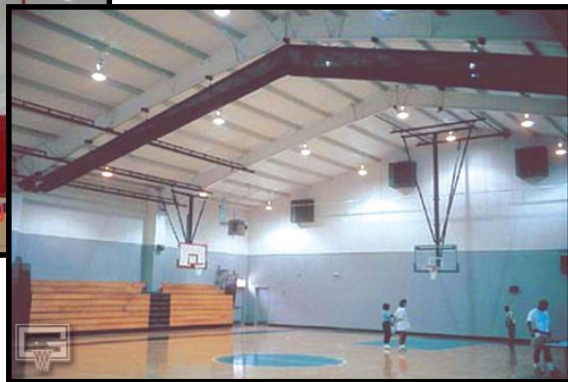

## Peak Fold Dividing Curtains

Peak Fold dividing curtains are an innovative solution for facilities with low roof heights, and an apexed ceiling.

The curtain is an Essentials style fold up design, and "breaks" as it retracts to allow it to fold to match the slope of the ceiling.

The system typically comes with approx 2 m of opaque vinyl at the base, and vinyl coated mesh at the top, however can be converted to all vinyl, or all mesh configurations if required.

The system is operated by key switch with a micro-switch limiting controller to automatically determine heights when raised and lowered.