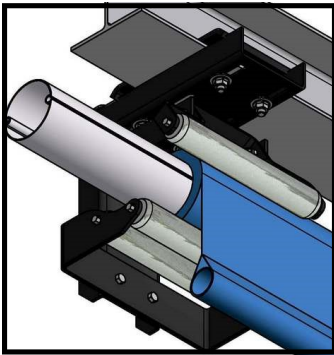

## Top Roll Dividing Curtain

The Top Roll curtain is an elegant show piece in a facility.

The system is completely free of troublesome retractor cables, meaning the curtain is sleek, clean and without trip points in comparison to older designs.

The curtain retracts onto a top roll, and the motor is full concealed within the curtain adding to the aesthetic appeal. The system is equipped with instant reversing winch operation to prevent burnout if direction is immediately changed. Once retracted, it stores compactly and discretely, and can easily be housed within a bulkhead for 'invisibility'.

These systems are mounted to a structural beam, or can be mounted to a drop cradle off purlins.

They are extremely low maintenance and a wide range of colours are available both in rip stop vinyl, and in vinyl coated mesh for the transparent section.