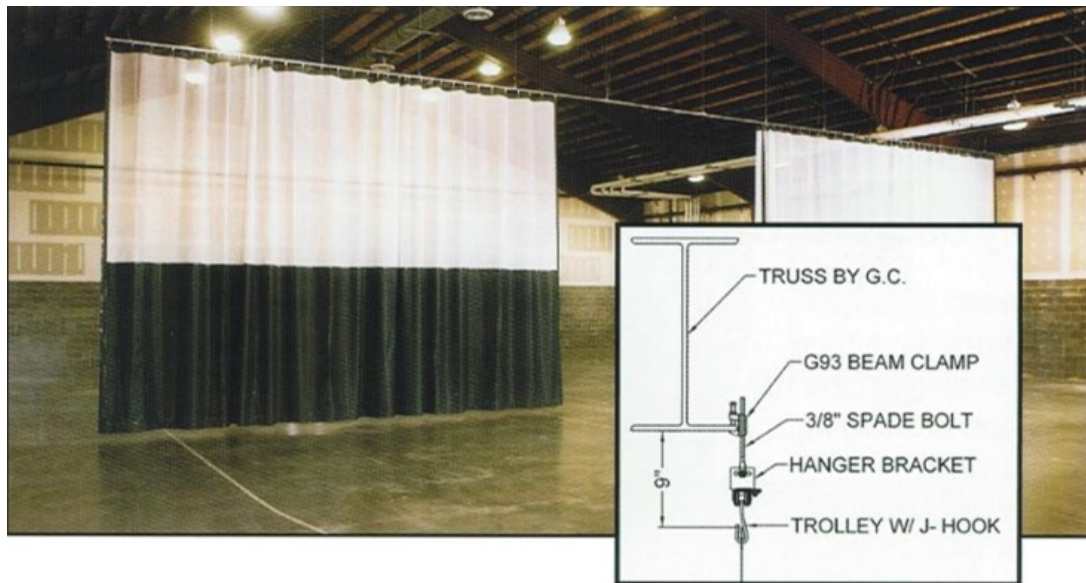

## WALK DRAW DIVIDING CURTAIN

The Essentials walk Draw curtain is budget oriented solution to reduce ball movements between courts in sports facilities.

As opposed to the more common vertical retracting systems, walk draw curtains retract to the side of the building on a cable or track, and store against the wall or in a cupboard.

These systems are made from the same mildew and fire resistant rip stop vinyl base as the roof retractable systems, but do not have a steel member in the base to allow them to retract.

The curtain is mounted on specially designed nylon rollers that ensure it glides smoothly into position and back again, and the system can be made in different configurations such as a split in the centre, full mesh etc.

Please note with these systems, that the curtains do slide along the track when deployed and will need to be corrected while in use. This is a common factor in the design, and can only be alleviated with floor hold downs.