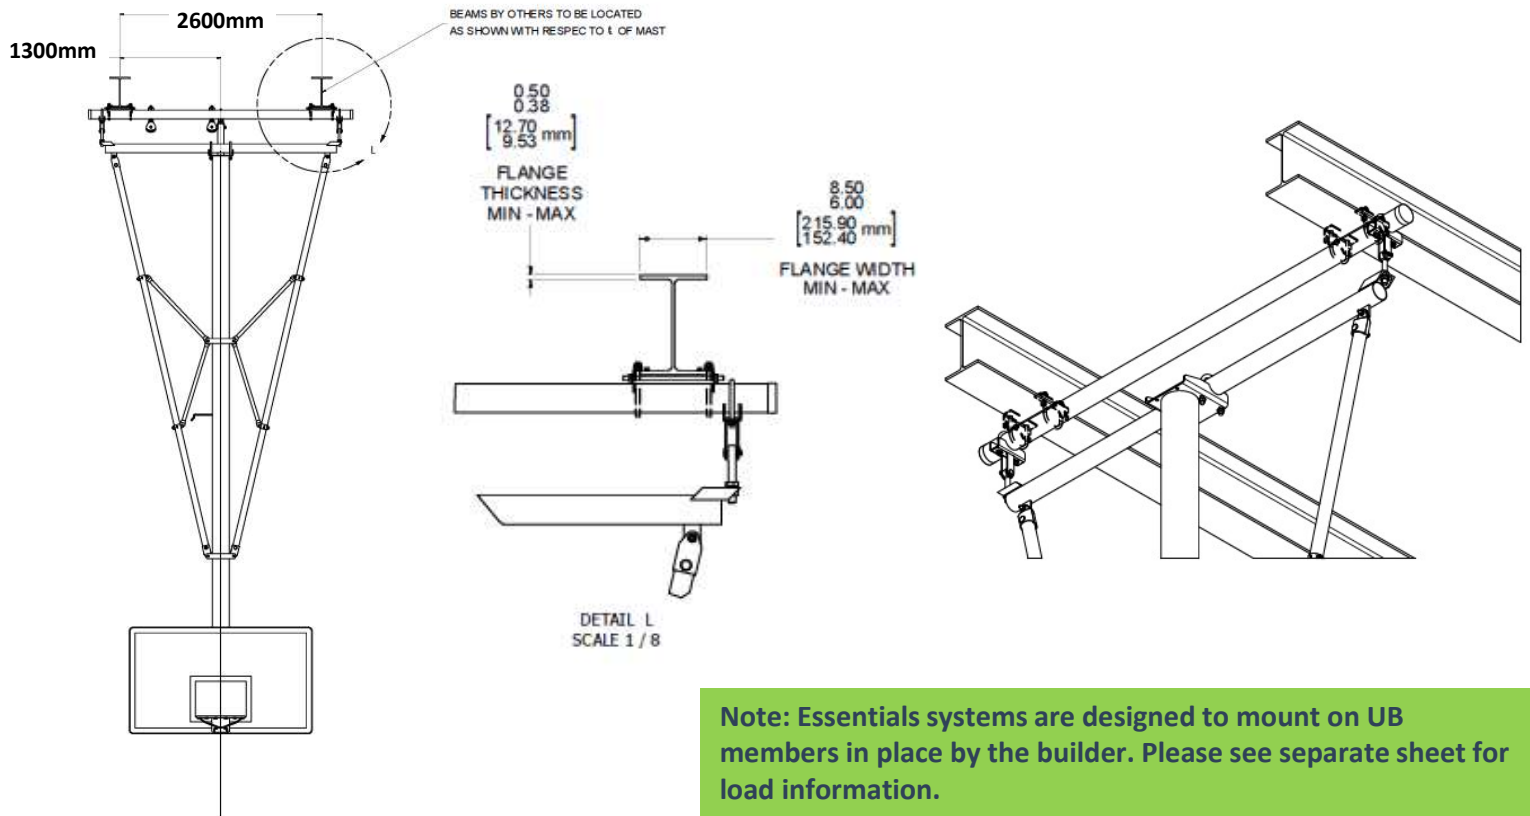

## BBESR BEAM LOCATIONS

Note: Essentials systems are designed to mount on UB members in place by the builder. Please see separate sheet for load information.

Specifications may change without notice