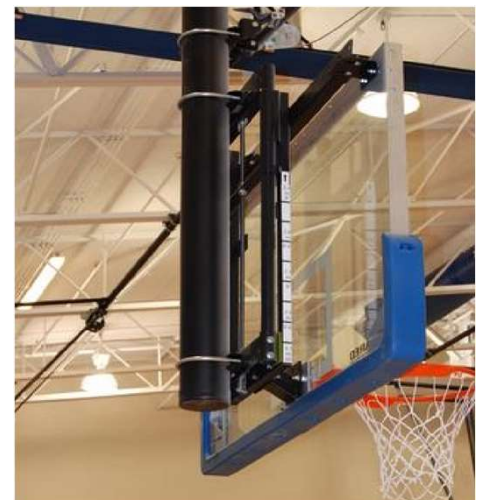

BASKETBALL GOAL HEIGHT ADJUSTER

Adjust A Goal range of basketball height adjusters allow all ages into the game, and makes your facility “user” friendly to even the youngest of players giving them the ability to compete at heights that are fair and fun for them.

- Allows universal height adjustments between 2400mm (8') and 3050mm (10')
- Goal height indicator located on the unit for accurate adjustment.
- Compatible with our FIBA certified roof and wall mounted basketball systems.
- Suits both our glass and Fibreline backboards.
- Manually operated as standard using an awning style hand crank. (Key operated electrical operation upgrade on request).
- Goal has direct structural mount, and is secured to frame and not to backboard alone.
- Features a unique spring activated manual locking mechanism eliminating any “drift” of the backboard height.

Upgrade to an electric height adjuster. Add a motor kit to upgrade or convert a manual height adjuster to electric.

Simply turn the key to effortlessly raise or lower the backboard for players of all ages and heights.