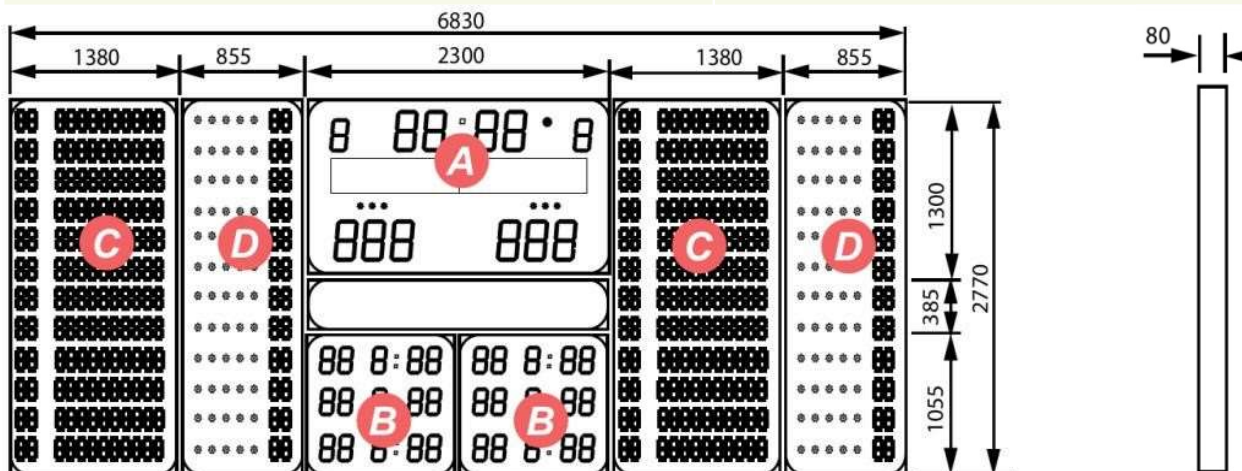

ACN 106 866 282

QBSA License No. 1047346

1/10 Prosperity Place, Geebung Qld 4034

P. 07 3161 1759

M. 0417 001 626

[www.actionvenuesystems.com.au](http://www.actionvenuesystems.com.au)

PANEL A - DISPLAY DESCRIPTION	PANEL A - DISPLAY CHARACTERISTICS
Game clock or local time or time-out timer	4 yellow 300mm digits per team
Clock stopped indicator	1 red dot 36mm
Team fouls	1 red 250mm digit per team
Team names	Max. 10 characters, yellow, 200mm per team
Scrolling messages	Max. 60 characters, yellow, 200mm
Time-out indicators	3 yellow dots per team
Period number	1 yellow 250mm digit
Score	3 red 300mm digits per team
PANEL B - DISPLAY DESCRIPTION	PANEL B - DISPLAY CHARACTERISTICS
2 Penalties timer with player number or recall of the last individual foul or time-out timer	2 for player number, yellow, 200mm 3 for time, red, 200mm
PANEL C - DISPLAY DESCRIPTION	PANEL C - DISPLAY CHARACTERISTICS
Programmable player's numbers	2 yellow 200mm digits per player
Programmable player's names	Max 12 characters per name, yellow, 200mm
PANEL D - DISPLAY DESCRIPTION	PANEL D - DISPLAY CHARACTERISTICS
Individual fouls indicators (Basketball only)	2 per player, yellow, 36mm Fifth foul: 1 dot per player, red, 36mm
Points per player (Basketball only)	2 per player, red, 150mm

<b>TECHNICAL FEATURES</b>	
DIMENSIONS	L6828 X H2770 X D80MM
WEIGHT	560KG
CONSTRUCTION	STEEL
<b>PROTECTION RATINGS</b>	IP20, (DIN STANDARD 18032)
ENVIRONMENT	INDOOR OR UNDER SHELTER
<b>OPTIMAL VIEWING DISTANCE</b>	150M
READING ANGLE	160 DEGREES
BUILT IN HORN	120dB
COMMUNICATION	WIRELESS OR WIRED
POWER SUPPLY	240V AV, 50/60Hz
POWER CONSUMPTION	3827W