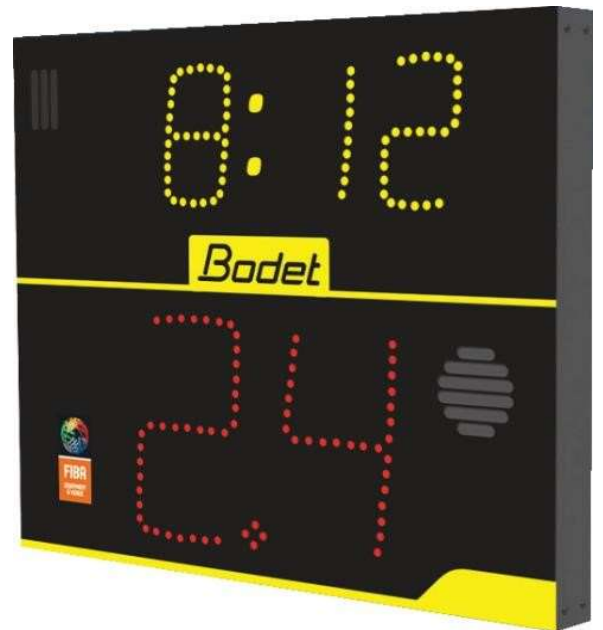

STADIA

FIBA LEVEL 2 SHOT CLOCK

Level 2 shot clock from the world's leading sports electronics manufacturers.

The SC-F2 possession time shot clock is specially designed for basketball.

Manufactured to FIBA specifications, this possession time shot clock is designed for large arenas.

Includes time pad keyboard scorepad controller.

Time Pad Keyboard Scorepad

Product Code: AVS-SC-F2

Related Product:

AVS-SB-F2, AVS-SC-LED, AVS-SC-F1, AVS-SB-F1, AVS-SC-F3, AVS-SB-F3, AVS-SB-F3A

Specifications may change without notice

RANGE	MODEL	DISPLAY DESCRIPTION	NUMBER OF DIGITALS	DIGITS HEIGHT	LED COLOUR
STADIA	SC-F2	SHOT CLOCK (14/24 TO 0 SECONDS)	2 + 1 COMMA	250MM	RED
		GAME CLOCK	4	150MM	YELLOW

- Display** Game clock - Time , Possession time
- Max digits height** 250mm
- LED technology** High luminosity SMD LED
- Viewing angle** 160°
- Optimal viewing distance** 120m
- Dimensions** W720 x H610 x D65 mm
- Weight** Single face: 20kg. Double sided: 40kg.
- Construction** Shockproof steel casing
- Protection ratings** IP20, IK09 (DIN standard 18032-3)
- Environment** Indoor use or under shelter
- Horn** Integrated (120dB at 1m)
- Communication** Wireless or wired
- Power Supply** 240V AC
- Max. power consumption** Single face: 12W. Double sided: 24W.